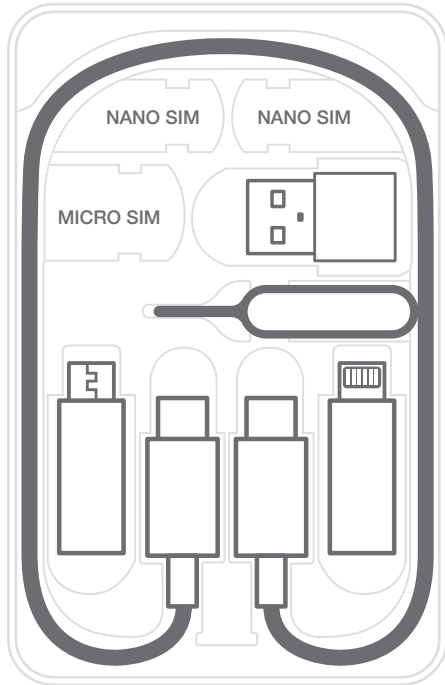

SmartGo

Cardall

Cable & SIM Holder Travel Kit

Lightning + Type-C

Micro USB + Type-C

Type-C + Type-C

Lightning + USB-A

Micro USB + USB-A

Type-C + USB-A

6 Cables in 1:

Type-C to Type-C Cable

Lightning Tip

Micro USB Tip

USB-A Tip

Includes:

- One SIM tray opener
- Two nano SIM slots
- One micro SIM slot
- Click stand

Specifications:

- Type-C to Type-C TPE cable 29cm (PD 65W)
- Micro USB to Type-C (max. 3A)
- Lightning to Type-C (max. 2.4A)
- USB-A to Type-C (max. 3A)
- Size: 90(L) x 58(W) x 11(H)mm
- Weight: 45g

Click Stand