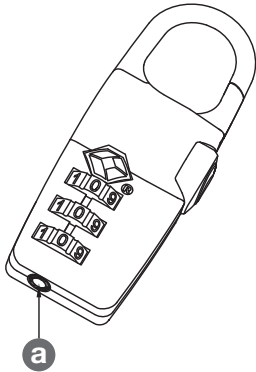

SmartGo

ONE Lock

Single hand push button

TSA Accepted Combination Lock

SET YOUR OWN COMBINATION

The padlock is preset to open at 0-0-0. You can change and reset your combination as often as you like by following these steps:

1. Use a pointed object to push the reset button **a** in and hold down
2. While holding down reset button **a**, turn the dial **b** to your desired combination. Aligning numbers with the grid line **c**. And make sure it's a combination you can remember **d**
3. When you are done, release the reset button **a** and you've reset the lock
4. Open the lock by dialling your combination **b** and pressing down button

Using this Travel Sentry® Approved lock allows your luggage to be opened, inspected and relocated by security authorities without damage.