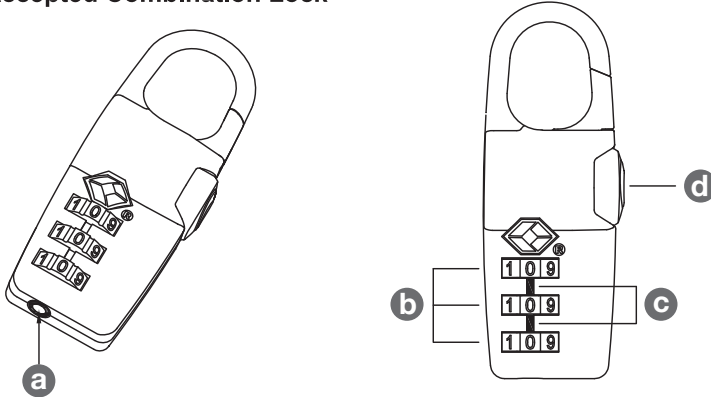

SmartGo

ONE Lock

Single hand push button

TSA Accepted Combination Lock

設定密碼

鎖的出廠預設密碼為 0-0-0 。您可以按照以下步驟隨時更改和重置您的密碼組合：

1. 使用筆或尖物體將重置按鈕 **a** 推入並按住
2. 按住重置按鈕 **a** 的同時，將字輪 **b** 轉到所需的數字組合，並將數字與格線對齊 **c**。請確保它是您能記住的組合
3. 完成後，鬆開重置按鈕 **a**，重置成功
4. 將字輪 **b** 轉到所設定的數字組合，並按下按鈕 **d**，鎖便可以打開

使用這款 Travel Sentry® 批准的鎖，可以讓海關機構打開、檢查和安置您的行李，避免損壞。