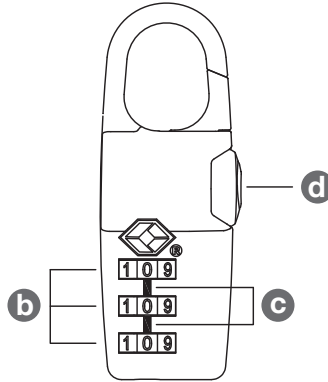

SmartGo

ONE Lock

Single hand push button

TSA Accepted Combination Lock

SET YOUR OWN COMBINATION

The padlock is preset to open at 0-0-0. You can change and reset your combination as often as you like by following these steps:

1. Use a pointed object to push the reset button **a** in and hold down
2. While holding down reset button **a**, turn the dial **b** to your desired combination. Aligning numbers with the grid line **c**. And make sure it's a combination you can remember **d**
3. When you are done, release the reset button **a** and you've reset the lock
4. Open the lock by dialling your combination **b** and pressing down button

Using this Travel Sentry® Approved lock allows your luggage to be opened, inspected and relocated by security authorities without damage.